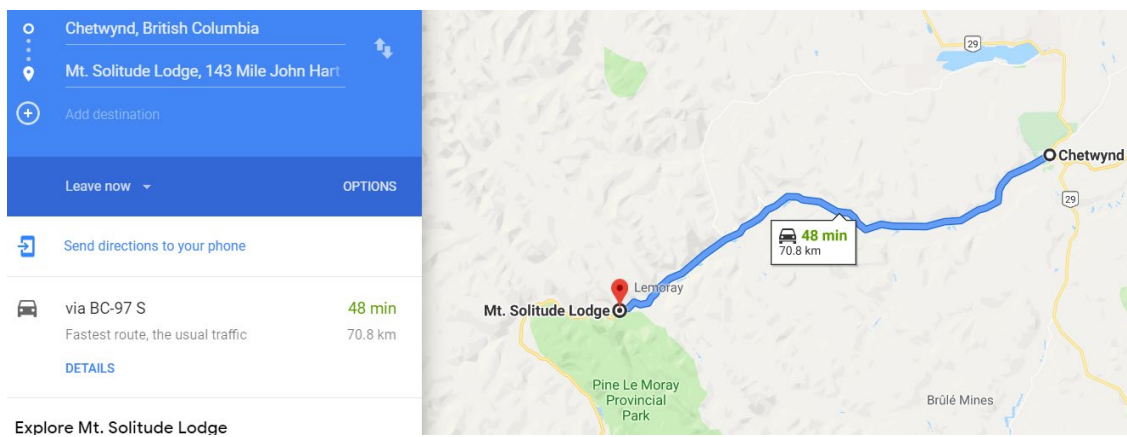

West Pine – Camp Directions and Location

Directions:

1. From Chetwynd head South on BC-97 S toward Mt. Solitude Lodge.
2. A few minutes after Lemoray look for signs for Mt. Solitude Lodge and West Pine Camp on the left.
 - a. Just past the turnoff to the lodge you pass under the train tracks and arrive at the West Pine Rest Area. If you see the rest area you've gone to far, turn around and its 1km back towards Chetwynd.
3. Turn left and continue straight up the gravel road, passing two driveway exits on the left. Camp is the third left up the hill at the very back of the property (see attached map)

Location: